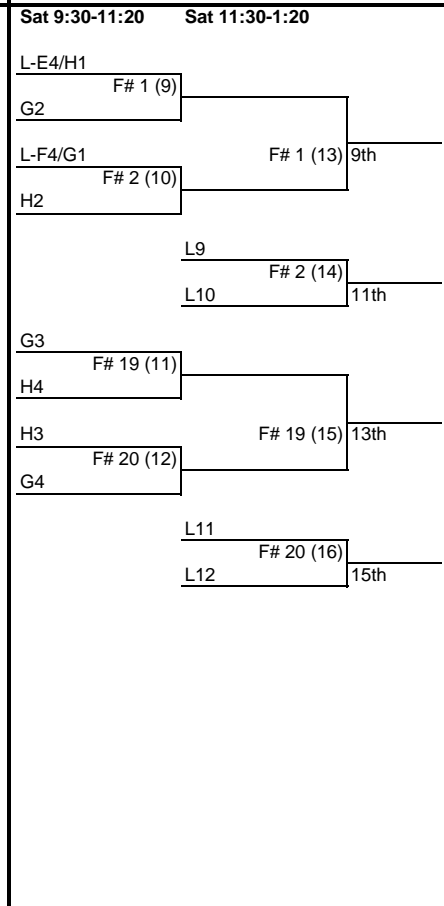

Placement Bracket