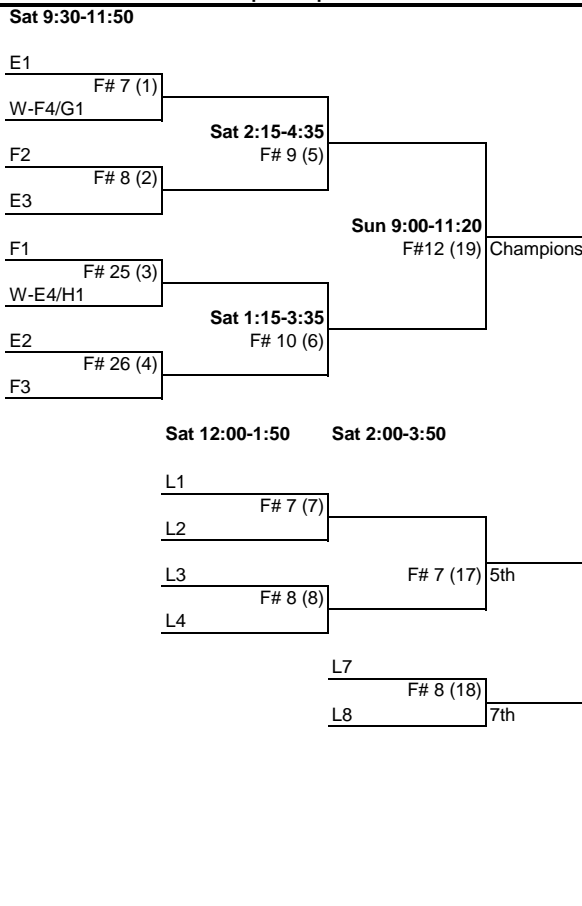

Friday, October 26

NOTE: Seedings for pools E-H reflect W-L record carried over from original pool, not necessarily pool finish. All 1's will be 1-0. All 2's will be 0-1 going into Friday's pools.

		Pool E				Pool F							
		A1 C1 C2 A2				B1 D1 D2 B2							
		F#	Score	F#	Score	F#	Score	F#	Score				
	9:30-11:50	A1-C2	7	-	C1-A2	8	-	B1-D2	25	-	D1-B2	26	-
	12:15-2:35	A1-C1	7	-	A2-C2	8	-	B1-D1	25	-	D2-B2	26	-
	3:30-5:50*	E4-H1	11	-	F4-G1	12	-	E4-H1	11	-	F4-G1	12	-

		Pool G				Pool H							
		A3 C3 C4 A4				B3 D3 D4 B4							
		F#	Score	F#	Score	F#	Score	F#	Score				
	9:30-11:50	A3-C4	3	-	C3-A4	4	-	B3-D4	21	-	D3-B4	22	-
	12:15-2:35	A3-C3	3	-	A4-C4	4	-	B3-D3	21	-	B4-D4	22	-
	3:30-5:50*	E4-H1	11	-	F4-G1	12	-	E4-H1	11	-	F4-G1	12	-

Championship Bracket